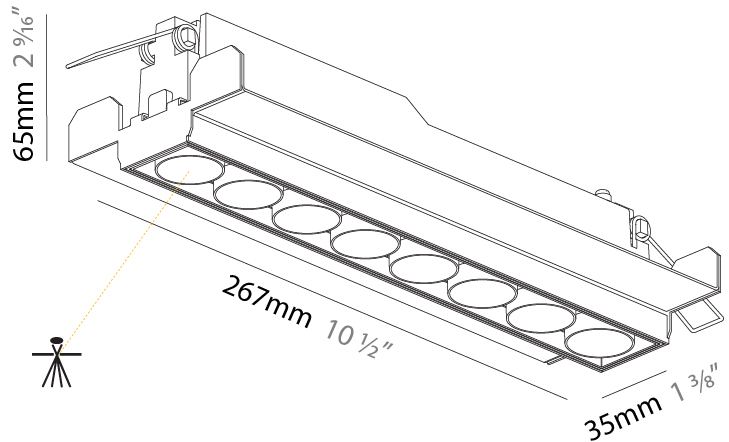

GENERAL

Series: Magiq Micro Dot
Subseries: Magiq 4 Cell Micro-Dot
Brand: Prolicht
Division: Architectural
Mounting Type: Recessed
Mounting Location: Ceiling
Subcategory: Downlight

PHYSICAL

Shape: Rectangle
Length (mm): 145
Length (in): 5 11/16
Width (mm): 45
Width (in): 1 3/4
Height (mm): 64
Height (in): 2 1/2
Ceiling Thickness (mm): 10 / 12.5 / 15 / 25 / 30
Ceiling Thickness (in): 3/8 or 1/2 or 9/16 or 1 or 1 3/16
Min. Recessing Depth (mm): 100
Min. Recessing Depth (in): 3 15/16
Light Distribution: Downlight
Weight (kg): 0.265
Weight (lbs): 0.58
Fixture Finish: SSR / BKV / CWI / CRY / HAB / LAG / UFT / ITA / RUA / RUR / MIC / FTG / MYG / TWT / LOD / PUS / FRO / FUP / KIA / POP / BLS / SPG / MEY / GOH / GUM / CHC / COM / ABZ / JAG / OBR / MOS / ROR
Fixture Material: Aluminum Die Cast
Cut-out Measurements: 138mm / 5 7/16" x 38mm / 1 1/2"

GENERAL

Series: Magiq Micro Dot
 Subseries: Magiq 8 Cell Micro-Dot
 Brand: Prolicht
 Division: Architectural
 Mounting Type: Trimless
 Mounting Location: Ceiling
 Subcategory: Downlight

PHYSICAL

Shape: Rectangle
 Length (mm): 267
 Length (in): 10 1/2
 Width (mm): 35
 Width (in): 1 3/8
 Height (mm): 64
 Height (in): 2 1/2
 Ceiling Thickness (mm): 12.5
 Ceiling Thickness (in): 1/2
 Min. Recessing Depth (mm): 100
 Min. Recessing Depth (in): 3 15/16
 Light Distribution: Downlight
 Weight (kg): 0.737
 Weight (lbs): 1.61
 Fixture Material: Aluminum Die Cast
 Cut-out Measurements: 272mm / 10 11/16" x 42mm / 1 5/8"
 Upon Request: Unique Ceiling Thickness

OPTICAL

Optic°: 21 / 38
 Upon Request: Special Beam Angles

RATINGS AND CERTIFICATIONS

Certified By: CSA Certified to UL and CSA Standards
 IP rating: IP20

272mm x 42mm
 10 11/16" x 1 5/8"

100mm
 3 15/16"

12 1/2mm
 1/2"