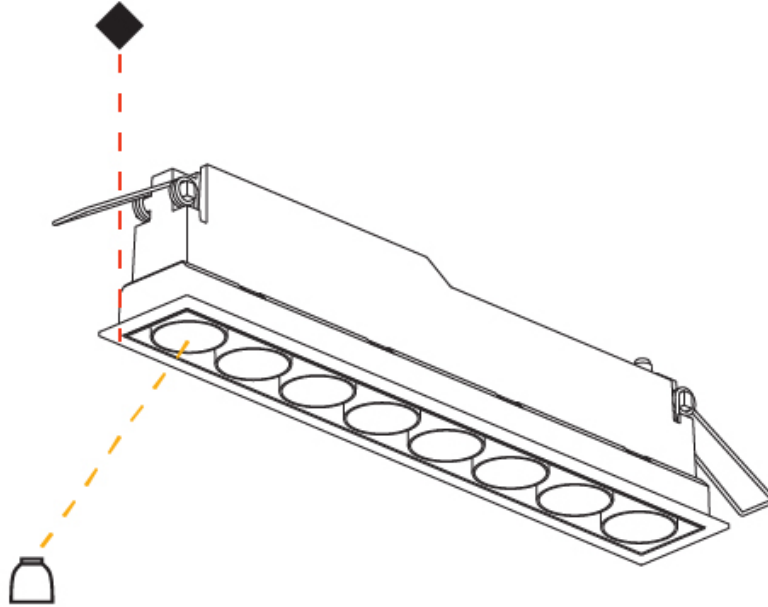

MAGIQ 8 CELL MICRO-DOT RECESSED

A35787-

PROJECT	_____
TYPE	_____
SPECIFIER	_____
QUANTITY	_____
DATE	_____