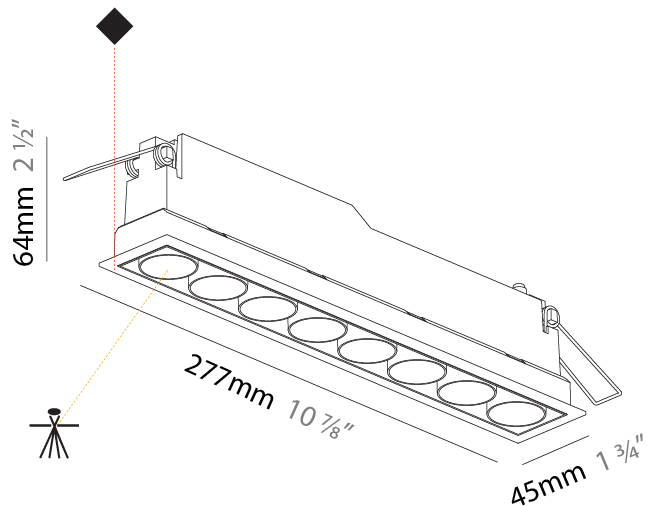

PHYSICAL

Shape: Rectangle
Length (mm): 277
Length (in): 10 7/8
Width (mm): 45
Width (in): 1 3/4
Height (mm): 64
Height (in): 2 1/2
Ceiling Thickness (mm): 10 / 12.5 / 15 / 25 / 30
Ceiling Thickness (in): 3/8 or 1/2 or 9/16 or 1 or 1 3/16
Min. Recessing Depth (mm): 100
Min. Recessing Depth (in): 3 15/16
Light Distribution: Downlight
Weight (kg): 0.518
Weight (lbs): 1.14
Fixture Finish: SSR / BKV / CWI / CRY / HAB / LAG / UFT / ITA / RUA / RUR / MIC / FTG / MYG / TWT / LOD / PUS / FRO / FUP / KIA / POP / BLS / SPG / MEY / GOH / GUM / CHC / COM / ABZ / JAG / OBR / MOS / ROR
Fixture Material: Aluminum Die Cast
Cut-out Measurements: 270mm / 10 5/8" x 38mm / 1 1/2"

ELECTRICAL

Lamp Type: LED (Zhaga Standard)
Input Wattage (W): 30.2
Total Output Wattage (W): 26.6
Dimming: Tri-Mode (Non-Dimming and Phase Dimming (120Vac only) and 0-10V Dimming)
Driver Included: No
Driver Location: Remote
Driver Type: Constant Current - Universal
Driver Class: Class 2
Input Voltage (V): 120 - 277
Constant Current (MA): 1050

LED

Number of LEDs: 8
Color Temperature (°K): 2700 / 3000 / 3500 / 4000
Max. Delivered Lumen (lm): 1280 / 1382 / 1411 / 1440
Nominal Lumen (lm): 1760 / 1900 / 1940 / 1980
CRI: >90 CRI
Lamp Life (hrs): 50000

OPTICAL

Optic°: 22 / 38

RATINGS AND CERTIFICATIONS

Certified By: CSA Certified to UL and CSA Standards
IP rating: IP20

270mm x 38mm
10 5/8" x 1 1/2"

100mm
3 15/16"

5 - 30mm
3/16" - 1 3/16"