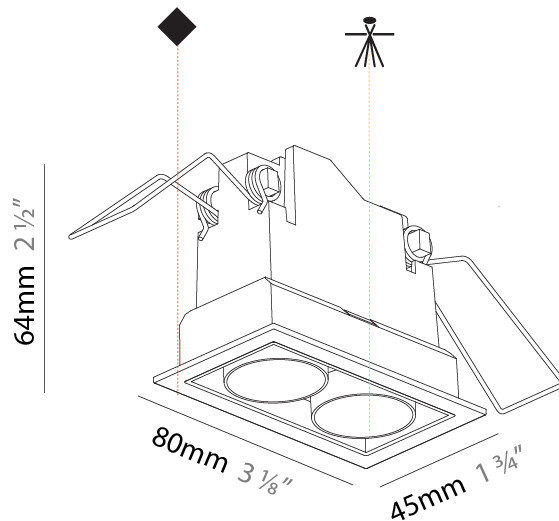

GENERAL

Series: Magiq Micro Dot
Subseries: Magiq 2 Cell Micro-Dot
Brand: Prolicht
Division: Architectural
Mounting Type: Recessed
Mounting Location: Ceiling
Subcategory: Downlight

PHYSICAL

Shape: Rectangle
Length (mm): 80
Length (in): 3 1/8
Width (mm): 45
Width (in): 1 3/4
Height (mm): 64
Height (in): 2 1/2
Ceiling Thickness (mm): 10 / 12.5 / 15 / 25 / 30
Ceiling Thickness (in): 3/8 or 1/2 or 9/16 or 1 or 1 3/16
Min. Recessing Depth (mm): 100
Min. Recessing Depth (in): 3 15/16
Light Distribution: Downlight
Weight (kg): 0.145
Weight (lbs): 0.32
Fixture Finish: SSR / BKV / CWI / CRY / HAB / LAG / UFT / ITA / RUA / RUR / MIC / FTG / MYG / TWT / LOD / PUS / FRO / FUP / KIA / POP / BLS / SPG / MEY / GOH / GUM / CHC / COM / ABZ / JAG / OBR / MOS / ROR
Fixture Material: Aluminum Die Cast
Cut-out Measurements: 73mm / 2 7/8" x 38mm / 1 1/2"

Optic°: 22 / 38

RATINGS AND CERTIFICATIONS

Certified By: CSA Certified to UL and CSA Standards
IP rating: IP20

73mm x 38mm
2 7/8" x 1 1/2"

100mm
3 15/16"

10 - 30mm
3/8" - 1 3/16"

MAGIQ 2 CELL MICRO-DOT RECESSED

GENERAL

Series: Magiq Micro Dot
 Subseries: Magiq 8 Cell Micro-Dot
 Brand: Prolicht
 Division: Architectural
 Mounting Type: Recessed
 Mounting Location: Ceiling
 Subcategory: Downlight

PHYSICAL

Shape: Rectangle
 Length (mm): 277
 Length (in): 10 7/8
 Width (mm): 45
 Width (in): 1 3/4
 Height (mm): 64
 Height (in): 2 1/2
 Ceiling Thickness (mm): 10 / 12.5 / 15 / 25 / 30
 Ceiling Thickness (in): 3/8 or 1/2 or 9/16 or 1 or 1 3/16
 Min. Recessing Depth (mm): 100
 Min. Recessing Depth (in): 3 15/16
 Light Distribution: Downlight
 Weight (kg): 0.518
 Weight (lbs): 1.14
 Fixture Finish: SSR / BKV / CWI / CRY / HAB / LAG / UFT / ITA / RUA / RUR / MIC / FTG / MYG / TWT / LOD / PUS / FRO / FUP / KIA / POP / BLS / SPG / MEY / GOH / GUM / CHC / COM / ABZ / JAG / OBR / MOS / ROR
 Fixture Material: Aluminum Die Cast
 Cut-out Measurements: 270mm / 10 5/8" x 38mm / 1 1/2"