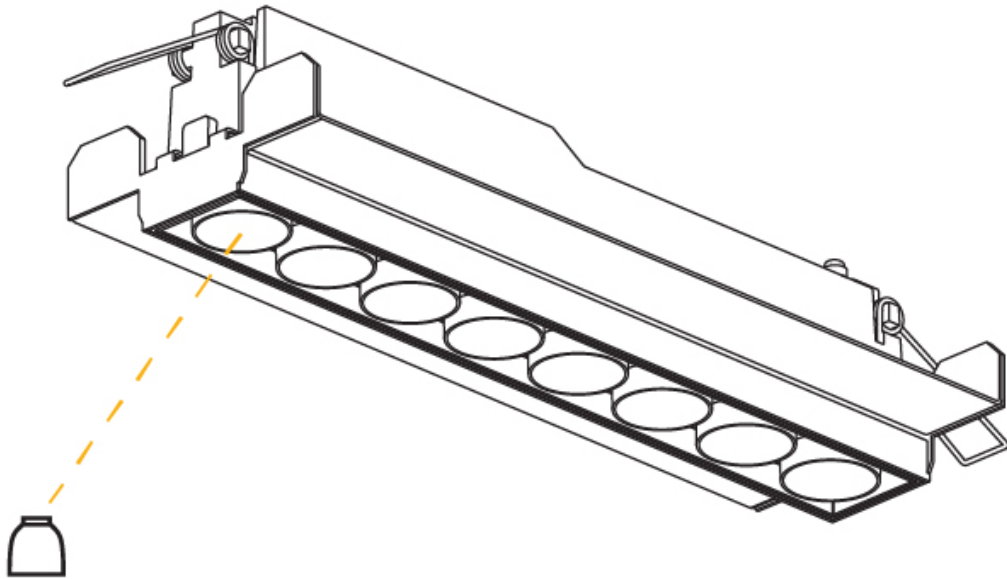

MAGIQ 8 CELL MICRO-DOT TRIMLESS

A35783-

PROJECT	_____
TYPE	_____
SPECIFIER	_____
QUANTITY	_____
DATE	_____